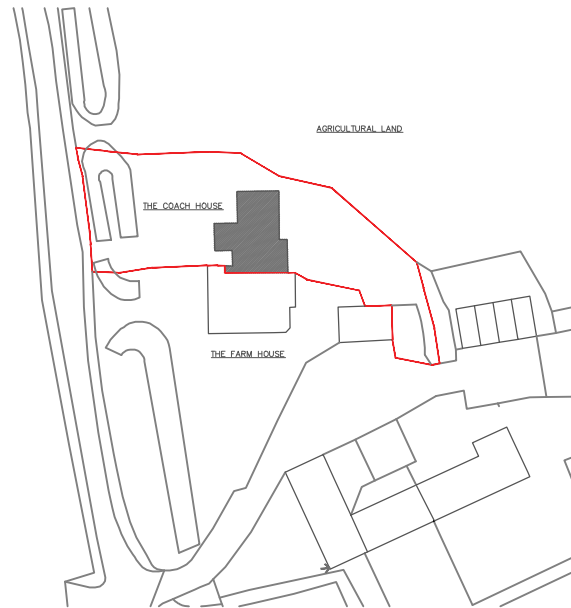

REV	DESCRIPTION	DATE	DRAWN
A	--	00-00-00	

0 10m 20m 30m 40m  
SCALE BAR 1:1250

THE COACH HOUSE, VRON  
FARM WREXHAM, LL11 5TW  
JEREMY & JACQUI BASSETT  
LOCATION PLAN

KBArchitectureDesignStudio  
49 Blundell Street  
Liverpool  
L1 0AN  
T: 07534528192

DWG: 22005 (PL) 020  
DATE: 06.08.24  
SCALE: 1:1250 @ A4 DRAWN: KB