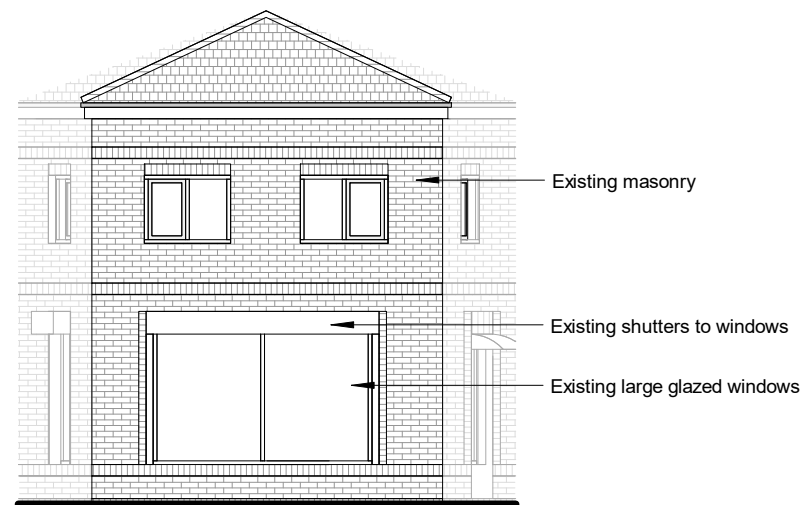

Revision Notes				
Rev.	Date	Revision Description	Drawn	Checked
P1	24-09-01	First Issue		

1 North Elevation (Holt Road) Existing
Scale: 1 : 100

2 West Elevation Existing
Scale: 1 : 100

3 South Elevation (Hullah Lane) Existing
Scale: 1 : 100

Key Plan

FOR INFORMATION ONLY

Project Name
**122 Holt Road
Wrexham**

Drawing Title
Building Elevations Existing

Drawing Number
HOL-WXM-XX-XX-SP-A-1006

Project Number T0000	Status Planning	Revision P1
--------------------------------	---------------------------	-----------------------