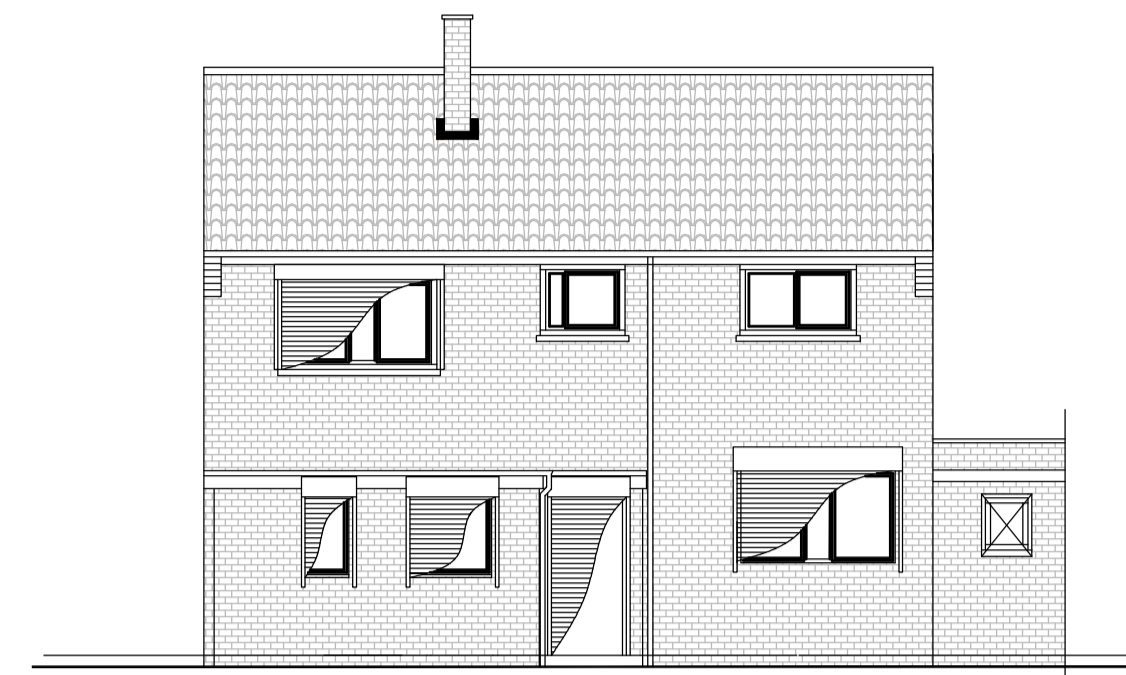

Existing Front Elevation

Existing Left Elevation

Existing Rear Elevation

Existing Right Elevation

Existing Ground Floor Plan

Existing First Floor Plan

**WREXHAM COUNTY BOROUGH COUNCIL**  
 Property Investment,  
 Housing and Economy,  
 Ruthin Road,  
 Wrexham,  
 LL13 7TU  
 Tel: (01978) 315300

Project:			
<b>Gwersyllt Estate Office</b>			
Detail:			
<b>EXISTING PLANS &amp; ELEVATIONS</b>			
Drawn By:	Date:	Checked By:	
AWB/GW	Nov 22		
Scale:	Project No:	Dwg No:	Rev:
1:50, 1:100, 1:1250 @ A1	HBS 1167	01	