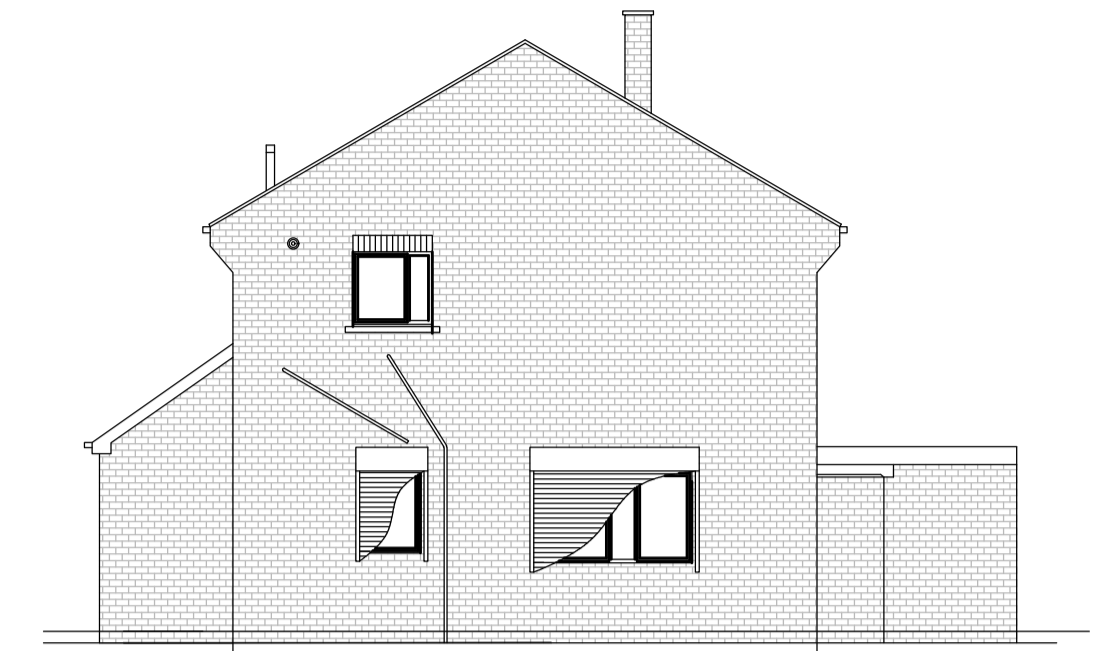

Existing Front Elevation

Existing Left Elevation

Existing Rear Elevation

Existing Right Elevation

Existing Ground Floor Plan

Existing First Floor Plan

**WREXHAM COUNTY BOROUGH COUNCIL**  
 Property Investment,  
 Housing and Economy,  
 Ruthin Road,  
 Wrexham,  
 LL13 7TU  
 Tel: (01978) 315300

Project:			
<b>Gwersyllt Estate Office</b>			
Detail:			
<b>EXISTING PLANS &amp; ELEVATIONS</b>			
Drawn By:	Date:	Checked By:	
AWB/GW	Nov 22		
Scale:	Project No:	Dwg No:	Rev:
1:50, 1:100, 1:1250 @ A1	HBS 1167	01	