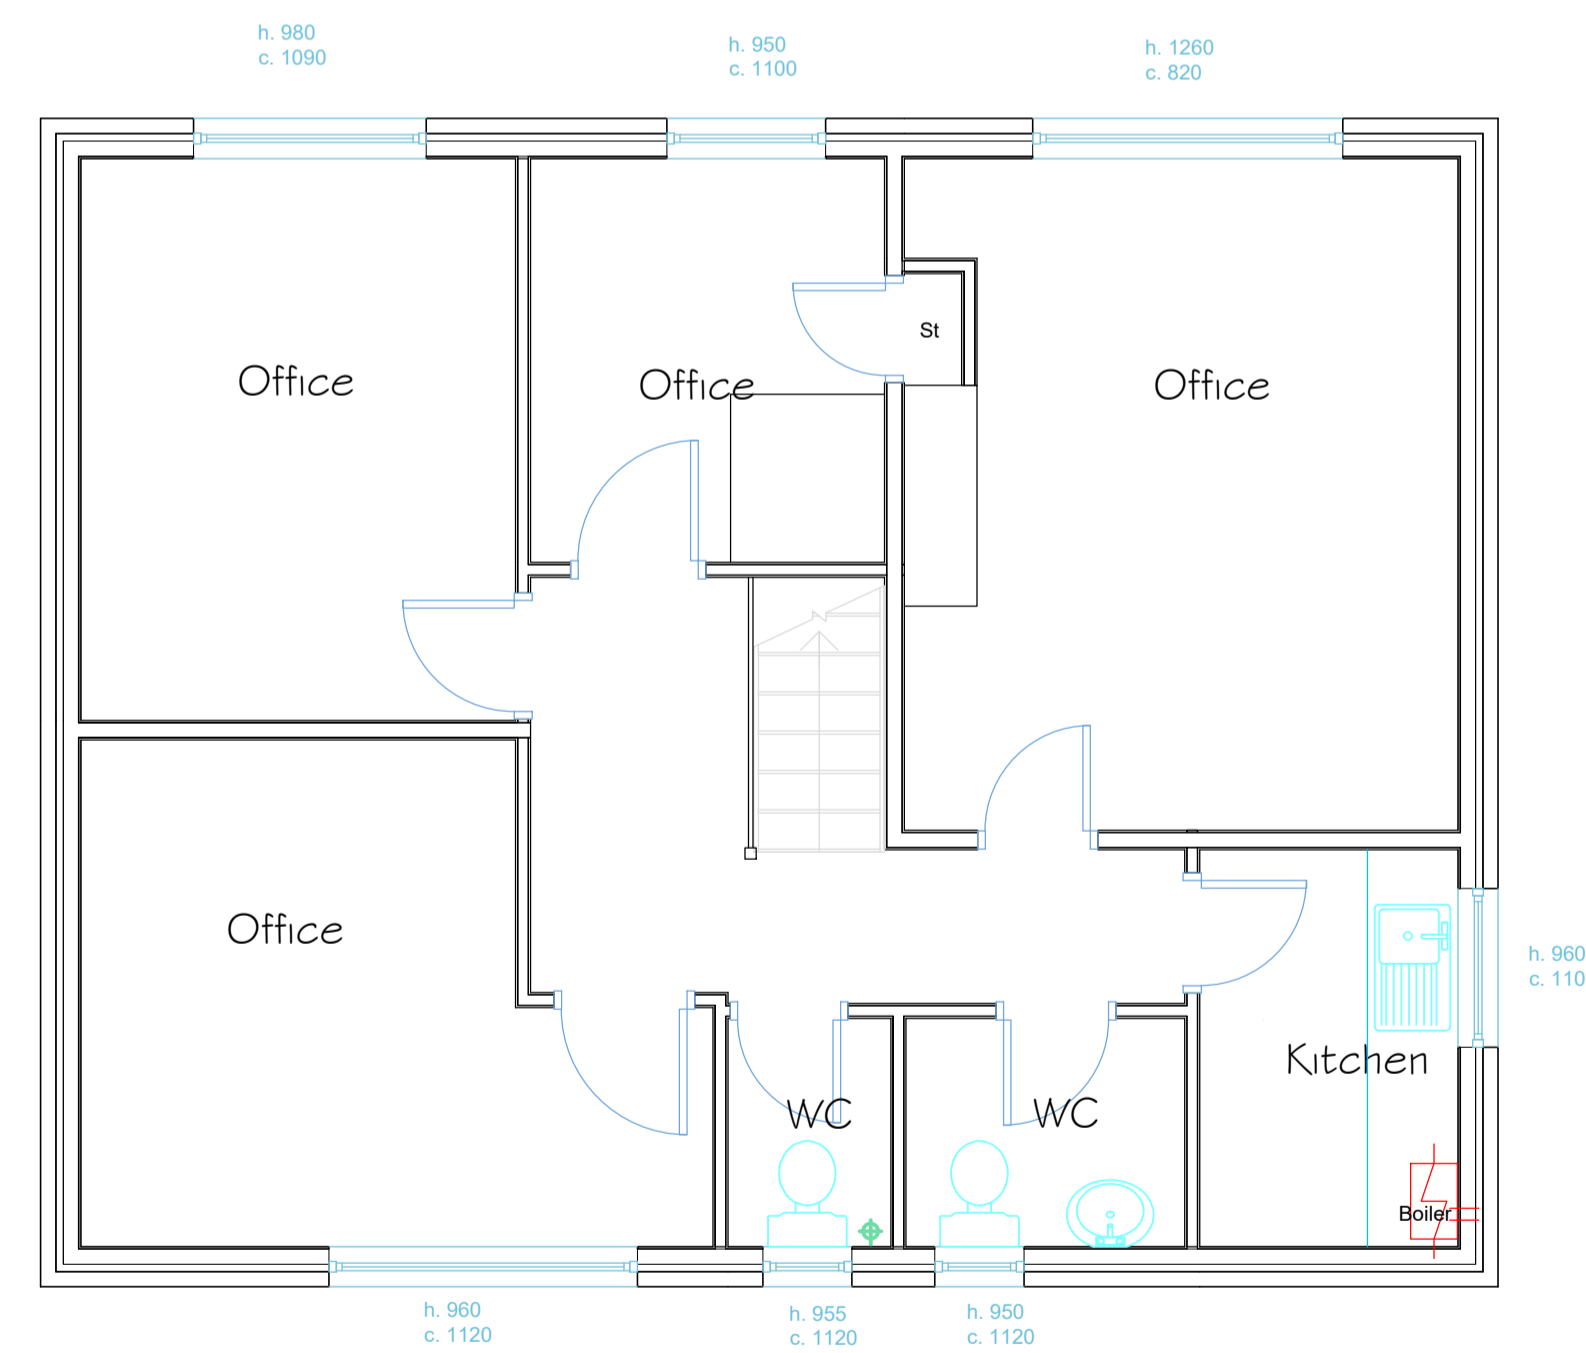

Existing Front Elevation

Existing Left Elevation

Existing Rear Elevation

Existing Right Elevation

Existing Ground Floor Plan

Existing First Floor Plan

**WREXHAM COUNTY BOROUGH COUNCIL**  
 Property Investment,  
 Housing and Economy,  
 Ruthin Road,  
 Wrexham,  
 LL13 7TU  
 Tel: (01978) 315300

Project:			
<b>Gwersyllt Estate Office</b>			
Detail:			
<b>EXISTING PLANS &amp; ELEVATIONS</b>			
Drawn By:	Date:	Checked By:	
AWB/GW	Nov 22		
Scale:	Project No:	Dwg No:	Rev:
1:50, 1:100, 1:1250 @ A1	HBS 1167	01	