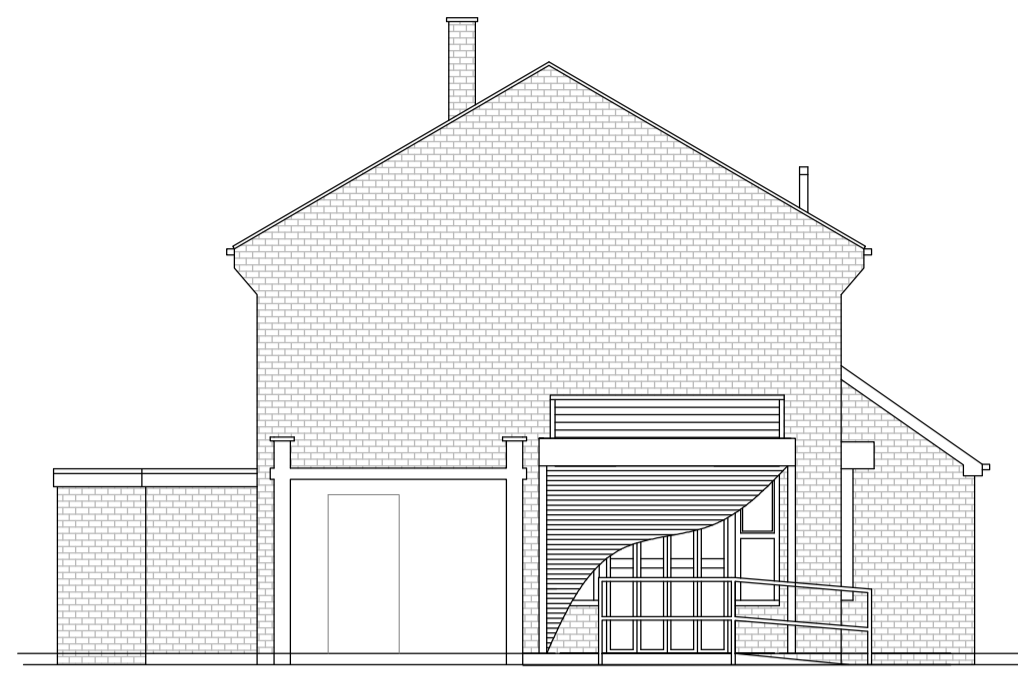

Existing Front Elevation

Existing Left Elevation

Existing Rear Elevation

Existing Right Elevation

Existing Ground Floor Plan

Existing First Floor Plan

**WREXHAM COUNTY BOROUGH COUNCIL**  
 Property Investment,  
 Housing and Economy,  
 Ruthin Road,  
 Wrexham,  
 LL13 7TU  
 Tel: (01978) 315300

Project:			
<b>Gwersyllt Estate Office</b>			
Detail:			
<b>EXISTING PLANS &amp; ELEVATIONS</b>			
Drawn By:	Date:	Checked By:	
AWB/GW	Nov 22		
Scale:	Project No:	Dwg No:	Rev:
1:50, 1:100, 1:1250 @ A1	HBS 1167	01	