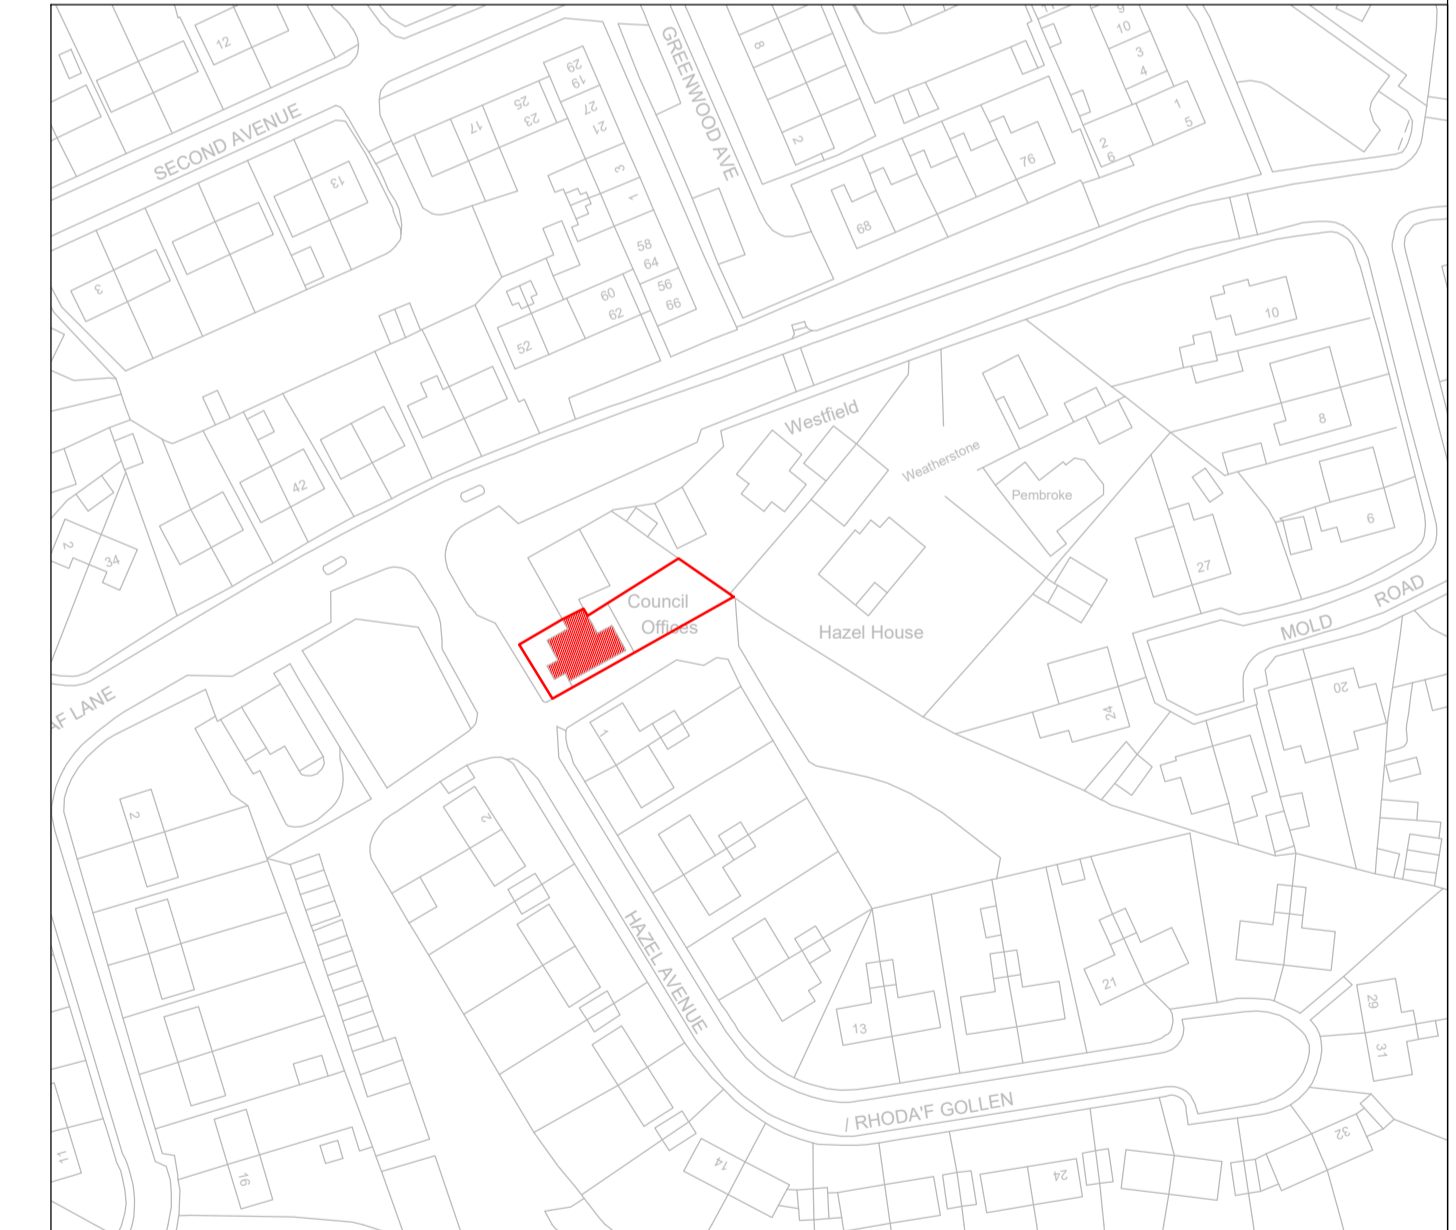

Existing Front Elevation

Existing Left Elevation

Existing Rear Elevation

Existing Right Elevation

Existing Ground Floor Plan

Existing First Floor Plan

**WREXHAM COUNTY BOROUGH COUNCIL**  
 Property Investment,  
 Housing and Economy,  
 Ruthin Road,  
 Wrexham,  
 LL13 7TU  
 Tel: (01978) 315300

Project:			
<b>Gwersyllt Estate Office</b>			
Detail:			
<b>EXISTING PLANS &amp; ELEVATIONS</b>			
Drawn By:	Date:	Checked By:	
AWB/GW	Nov 22		
Scale:	Project No:	Dwg No:	Rev:
1:50, 1:100, 1:1250 @ A1	HBS 1167	01	