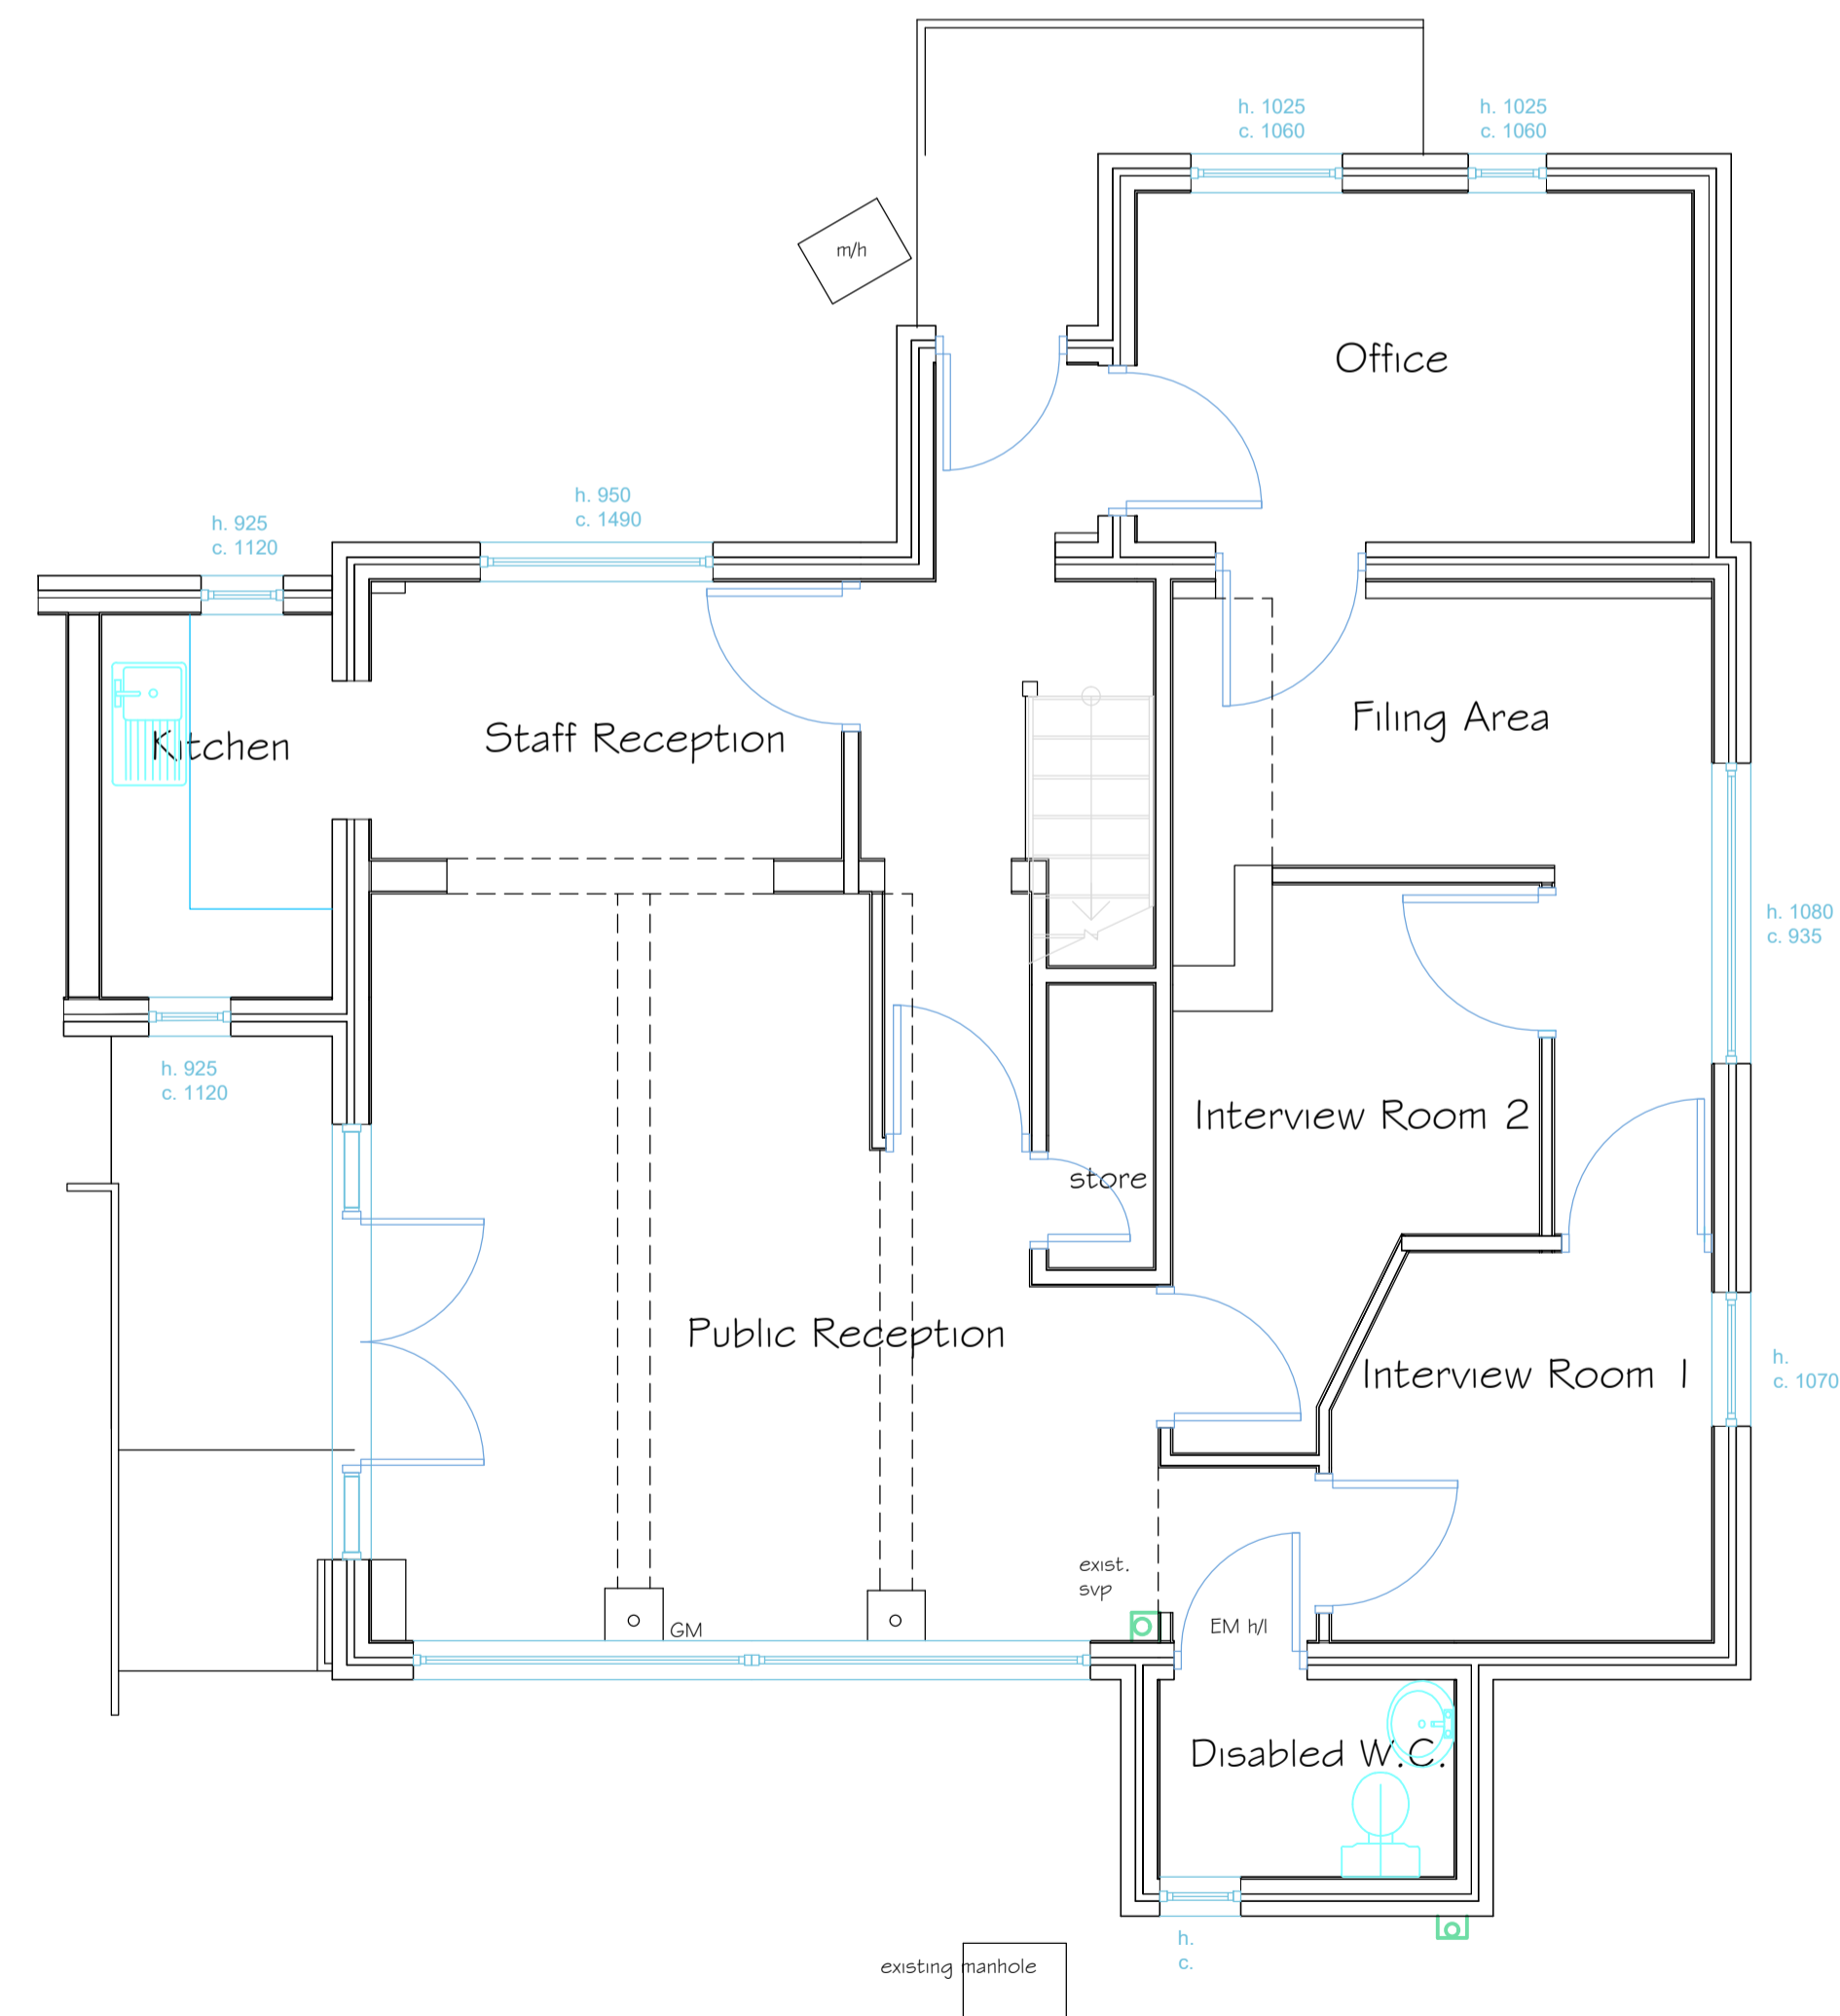

Existing Front Elevation

Existing Left Elevation

Existing Rear Elevation

Existing Right Elevation

Existing Ground Floor Plan

Existing First Floor Plan

**WREXHAM COUNTY BOROUGH COUNCIL**  
 Property Investment,  
 Housing and Economy,  
 Ruthin Road,  
 Wrexham,  
 LL13 7TU  
 Tel: (01978) 315300

Project:			
<b>Gwersyllt Estate Office</b>			
Detail:			
<b>EXISTING PLANS &amp; ELEVATIONS</b>			
Drawn By:	Date:	Checked By:	
AWB/GW	Nov 22		
Scale:	Project No:	Dwg No:	Rev:
1:50, 1:100, 1:1250 @ A1	HBS 1167	01	