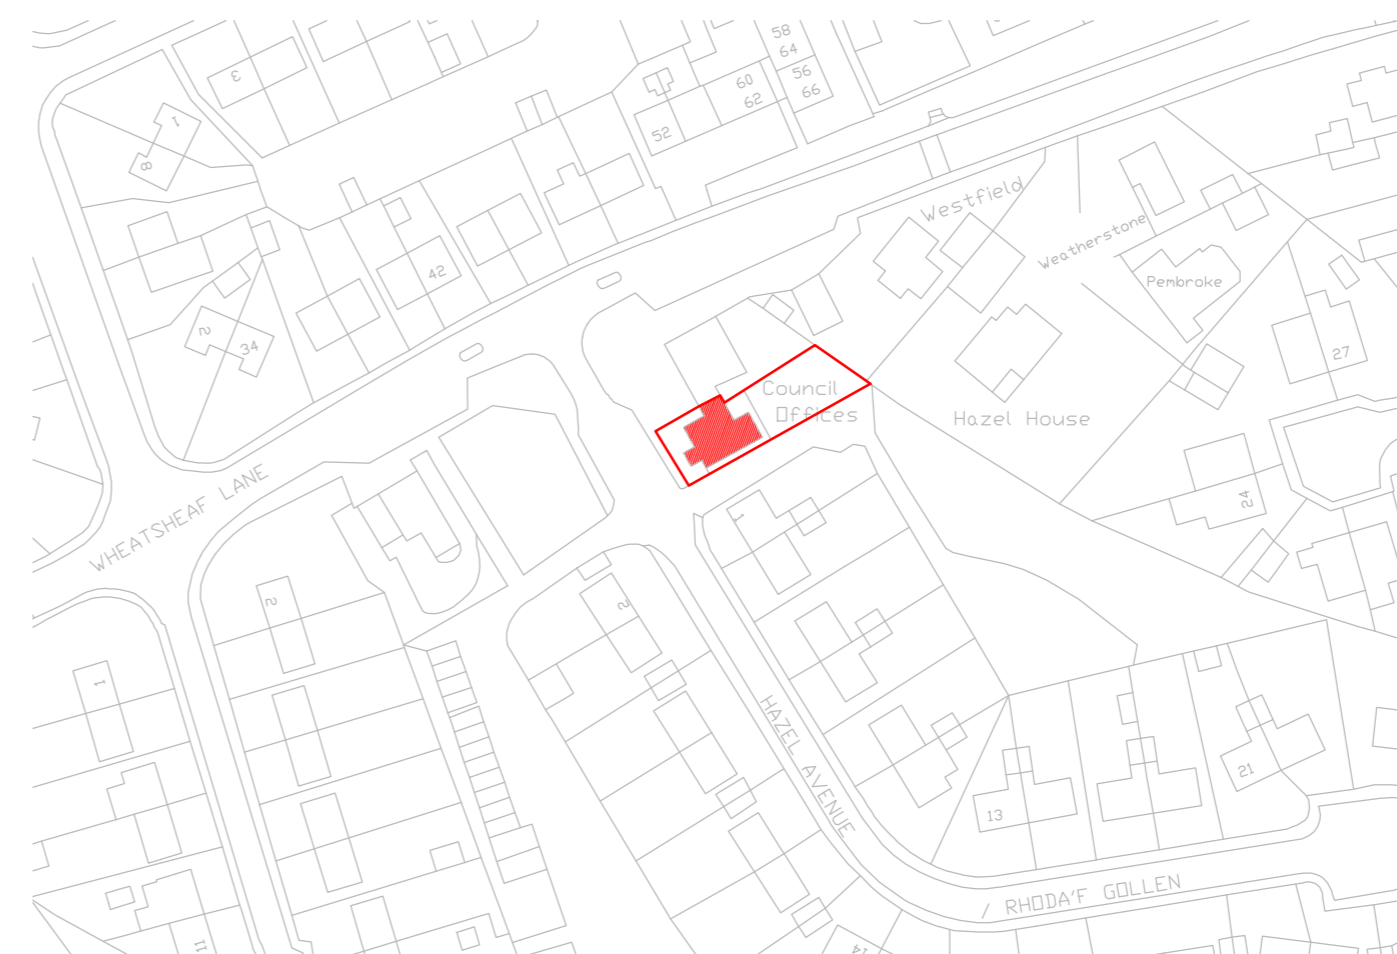

Existing Ground Floor Plan

Existing First Floor Plan

WREXHAM COUNTY BOROUGH COUNCIL
 Property Investment,
 Housing and Economy,
 Ruthin Road,
 Wrexham,
 LL13 7TU
 Tel: (01978) 315300

Project: Gwersyllt Estate Office			
Detail: PLANS AS EXISTING			
Drawn By: AWB/GW	Date: Oct 22	Checked By:	
Scale: 1:50, 1:1250 @ A2	Project No:	Dwg No:	Rev: