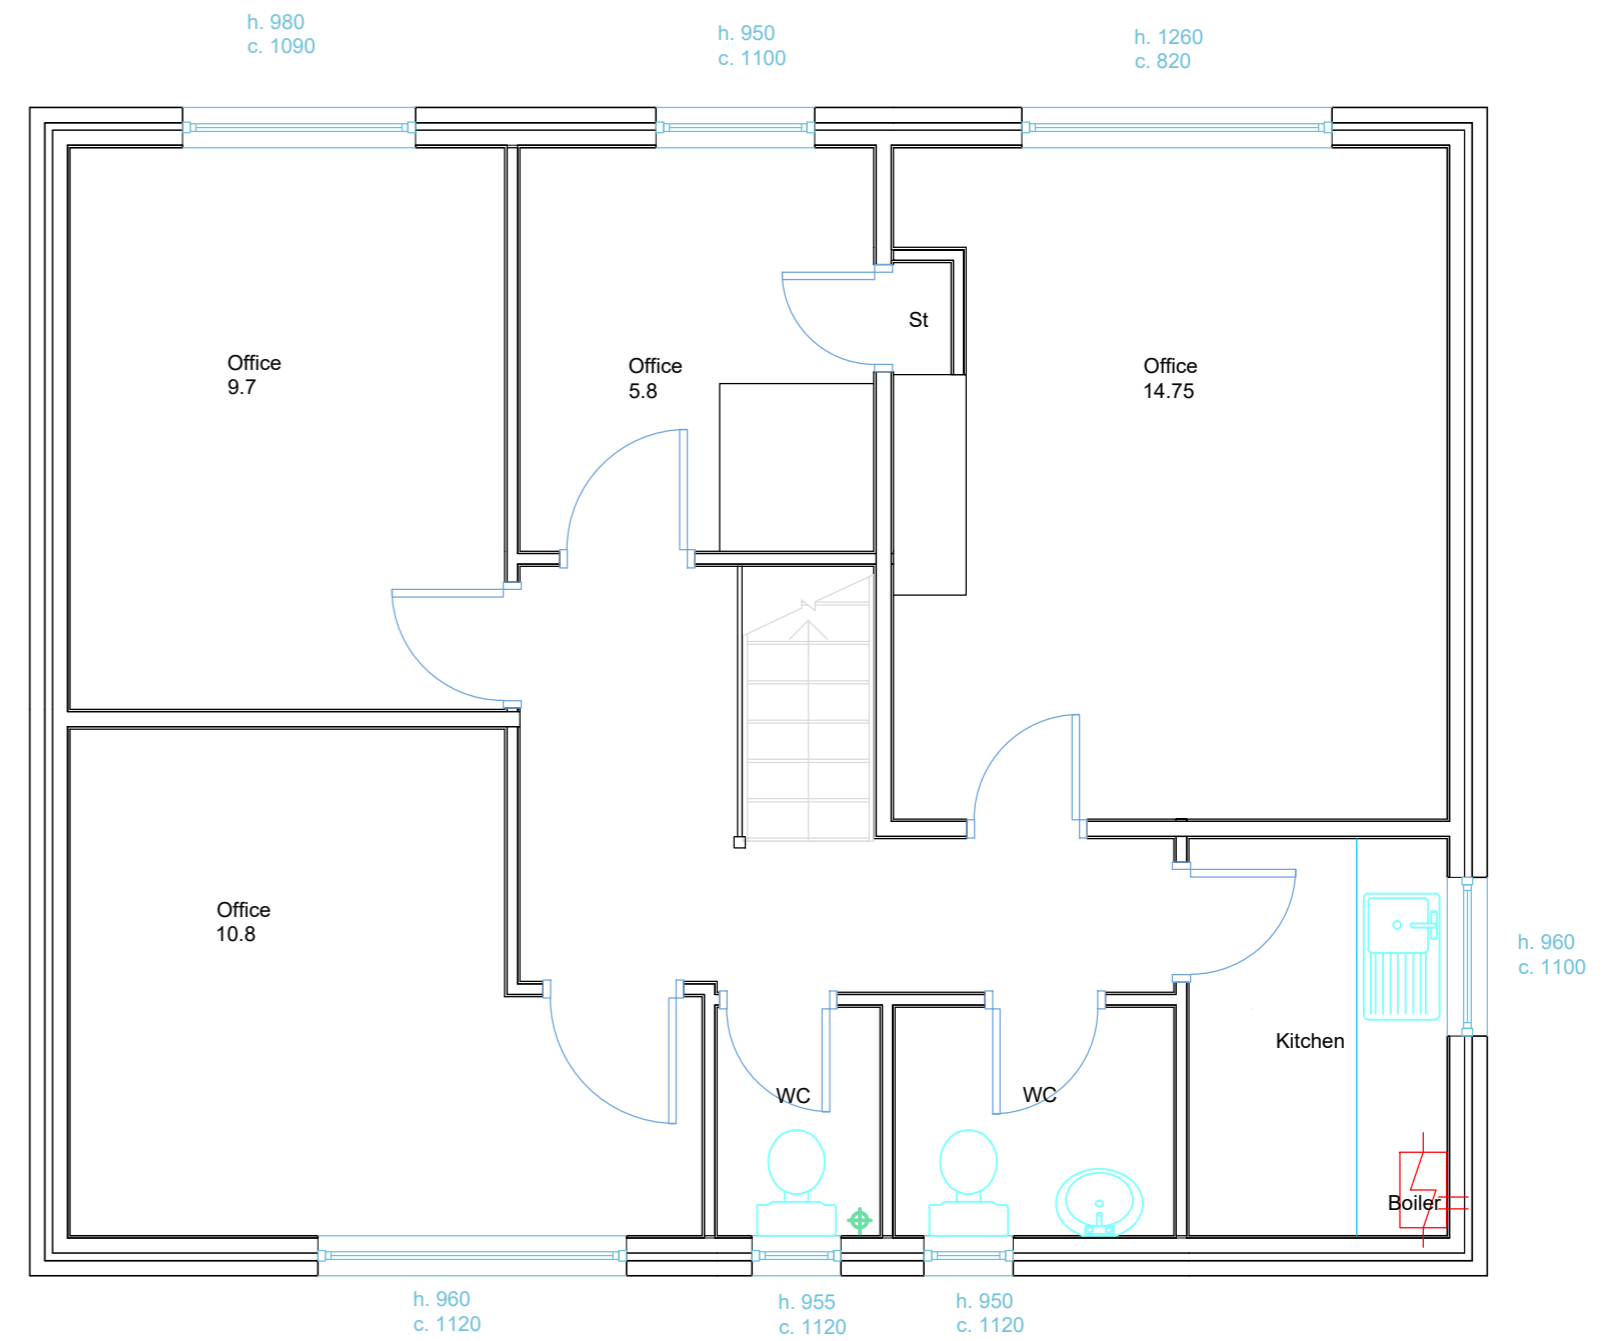

Existing Ground Floor Plan

Existing First Floor Plan

WREXHAM COUNTY BOROUGH COUNCIL
 Property Investment,
 Housing and Economy,
 Ruthin Road,
 Wrexham,
 LL13 7TU
 Tel: (01978) 315300

Project: Gwersyllt Estate Office			
Detail: PLANS AS EXISTING			
Drawn By: AWB/GW	Date: Oct 22	Checked By:	
Scale: 1:50, 1:1250 @ A2	Project No:	Dwg No:	Rev: