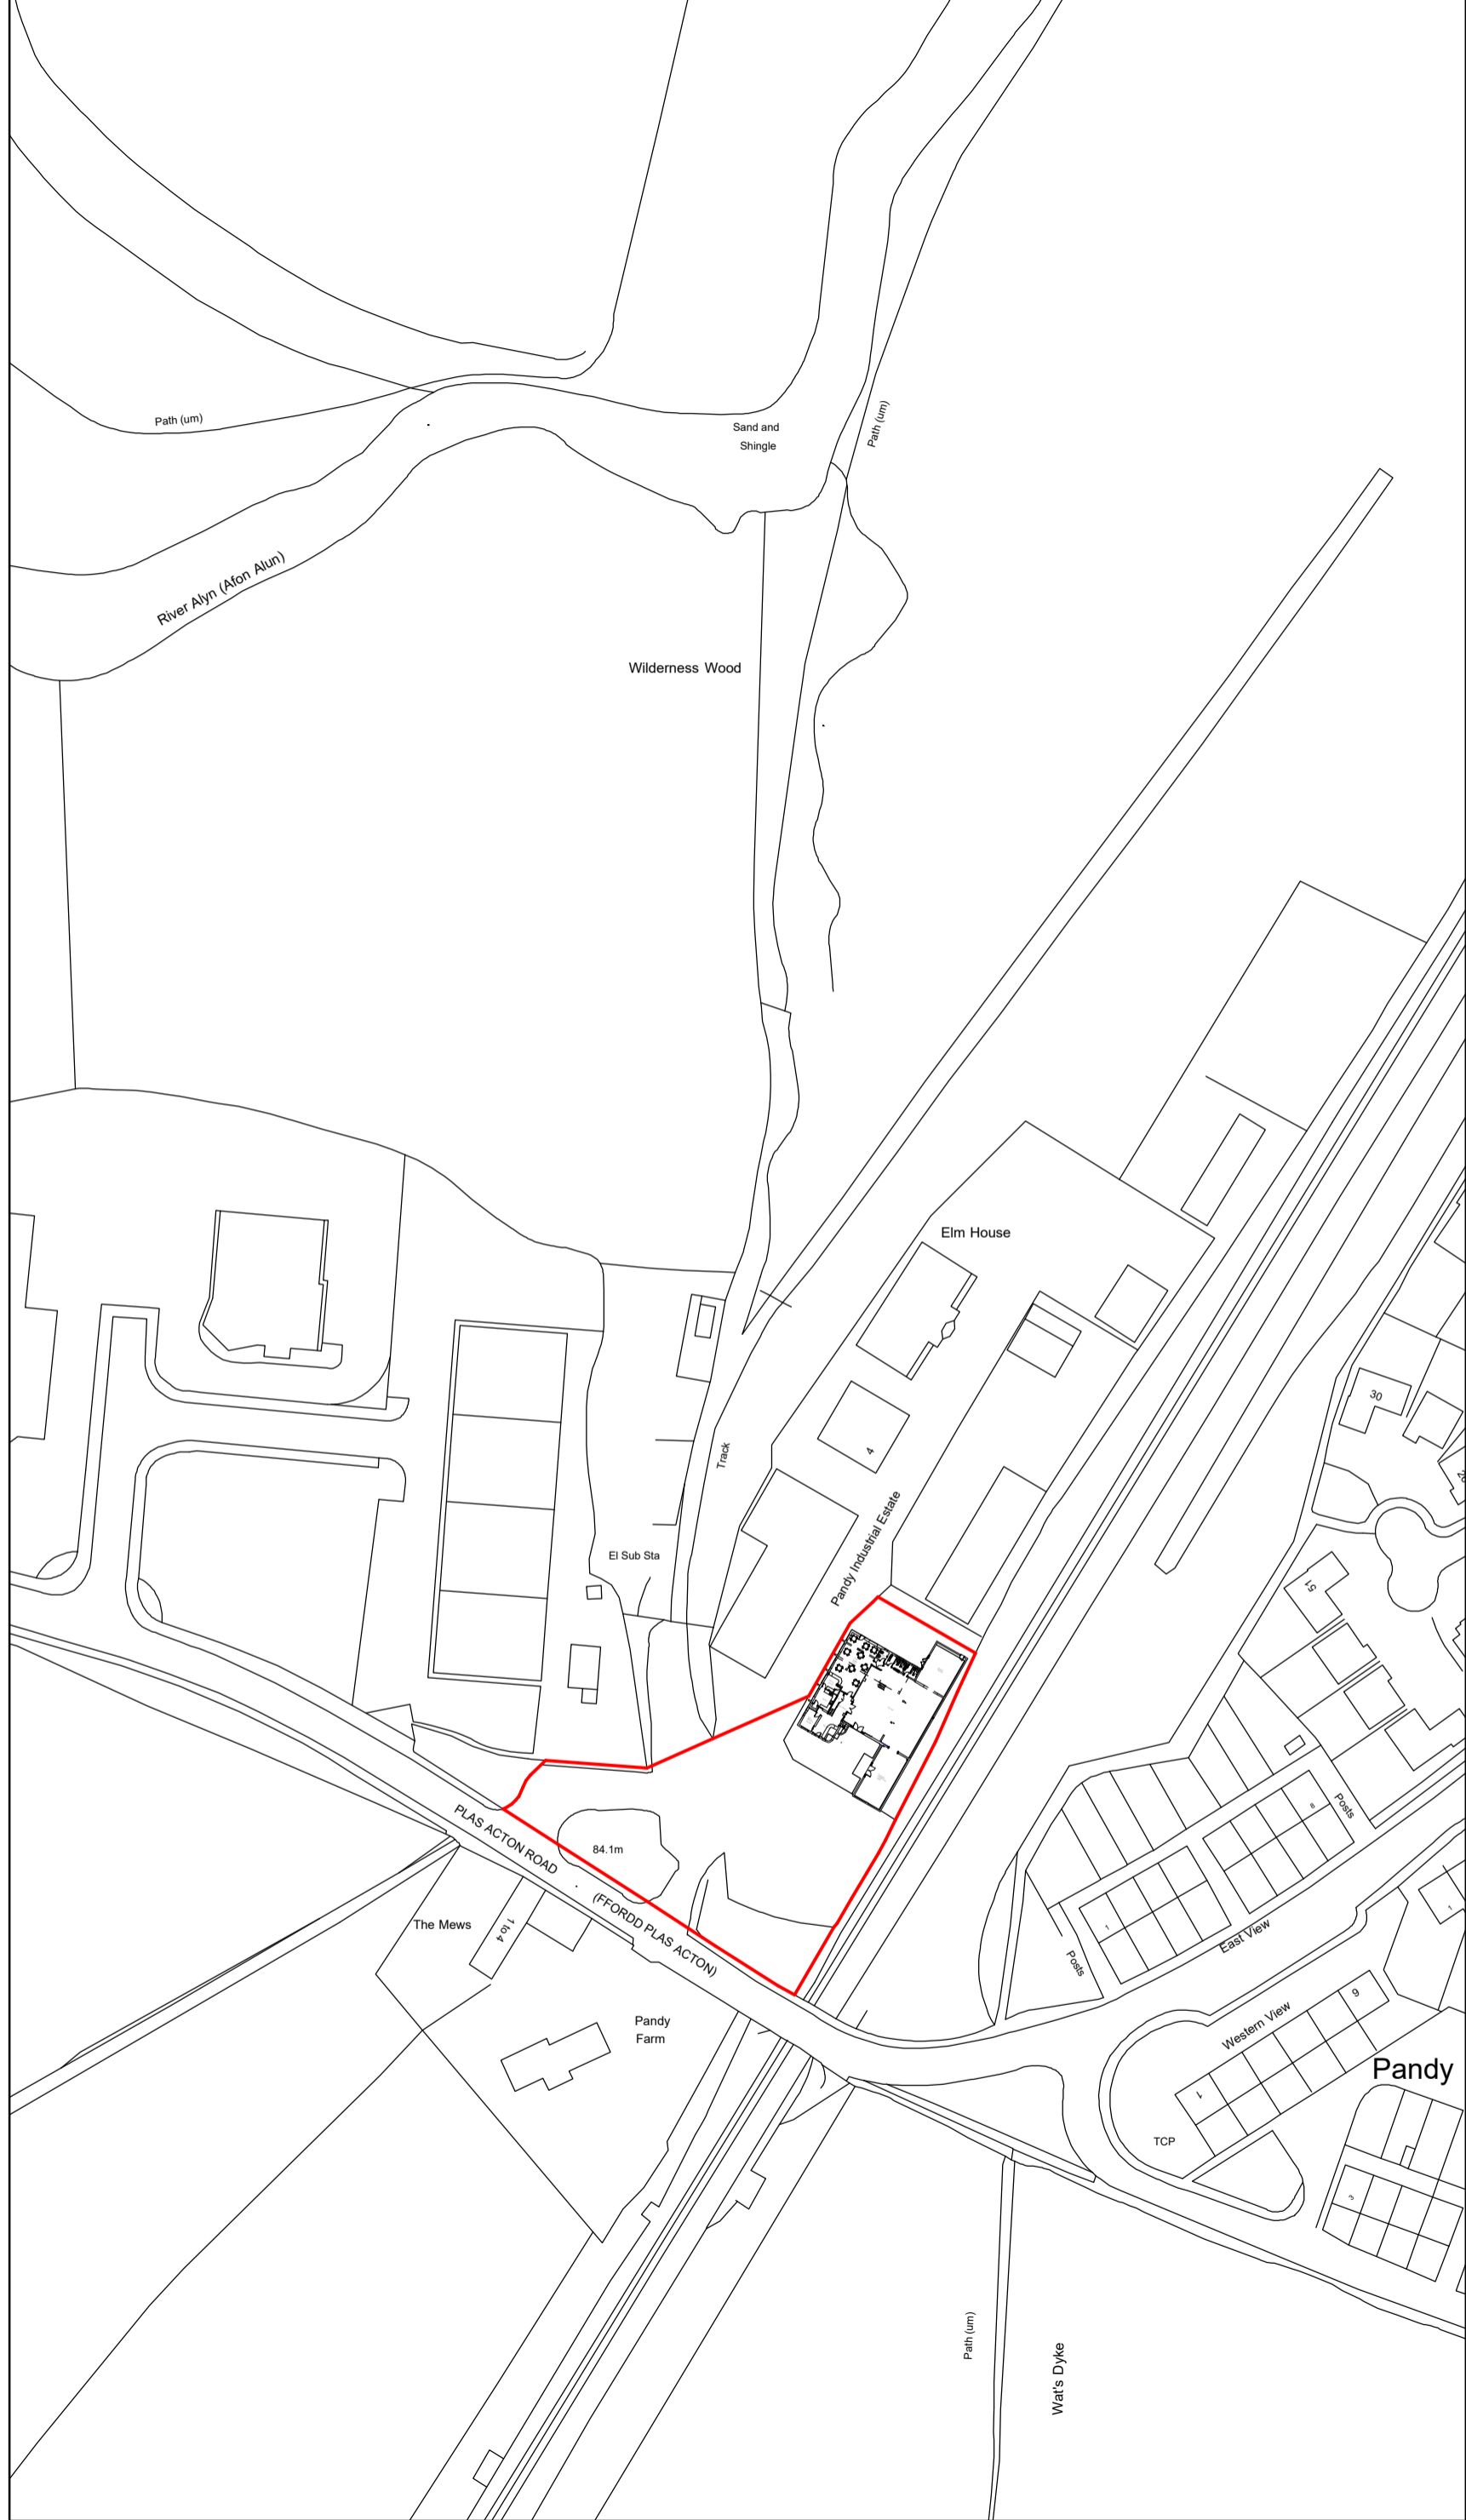

Site Plan 1:500

Location Plan 1:1250

Rev	Date	Detail	Initial
B	01/25	Planning Amends	D.J.E
A	12/24	Planning Amends	D.J.E

Project:	
Proposed Alterations at, former Lloyd Morris, Pandy, Wrexham	
Title:	Scale: (A2)
Site #	1:500 #
Location Plan	1:1250

Drawn By:	Date:
D.J.Edwards	Sept 2024
Drawing No:	Sheet:
L104/004	1 of 1

blueprint
architectural services

LABC partner

Office 3K4,
Redwither Business Tower,
Wrexham. LL13 9XT
Tel: 01978 356500
www.blueprintarchitectural.com
© copyright all rights reserved