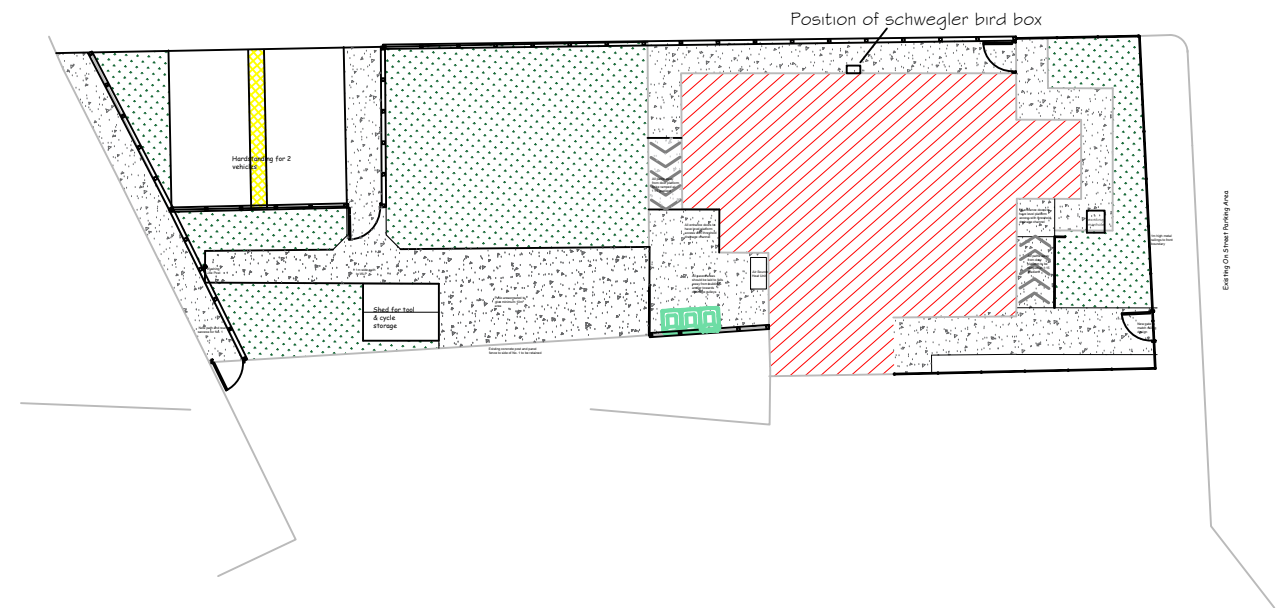

Wrexham
Wrexham
Wrexham

WREXHAM COUNTY BOROUGH COUNCIL
Property Investment,
Housing and Economy,
Ruthin Road,
Wrexham,
LL13 7TU
Tel: (01978) 315300

Project:
Gwersyllt Estate Office conversion

Detail:
Ecology

Drawn By: GW	Date: Feb 2024	Checked By:
Scale: NTS	Project No:	Dwg No: Rev: