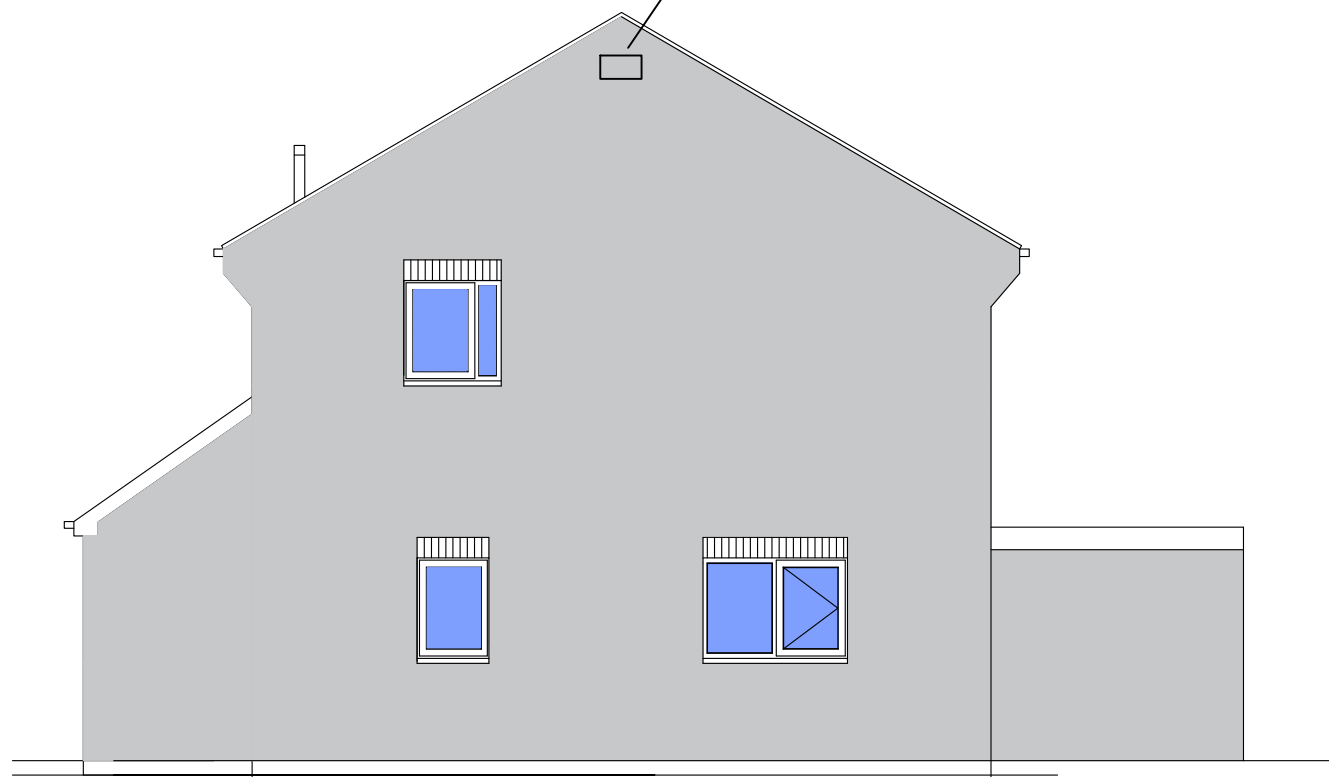

Position of schwegler bird box

Proposed Right Elevation

Wrexham
Wrexham
Wrexham

WREXHAM COUNTY BOROUGH COUNCIL
Property Investment,
Housing and Economy,
Ruthin Road,
Wrexham,
LL13 7TU
Tel: (01978) 315300

Project:
Gwersyllt Estate Office conversion

Detail:
Ecology

Drawn By: GW	Date: Feb 2024	Checked By:
Scale: NTS	Project No:	Dwg No: Rev: